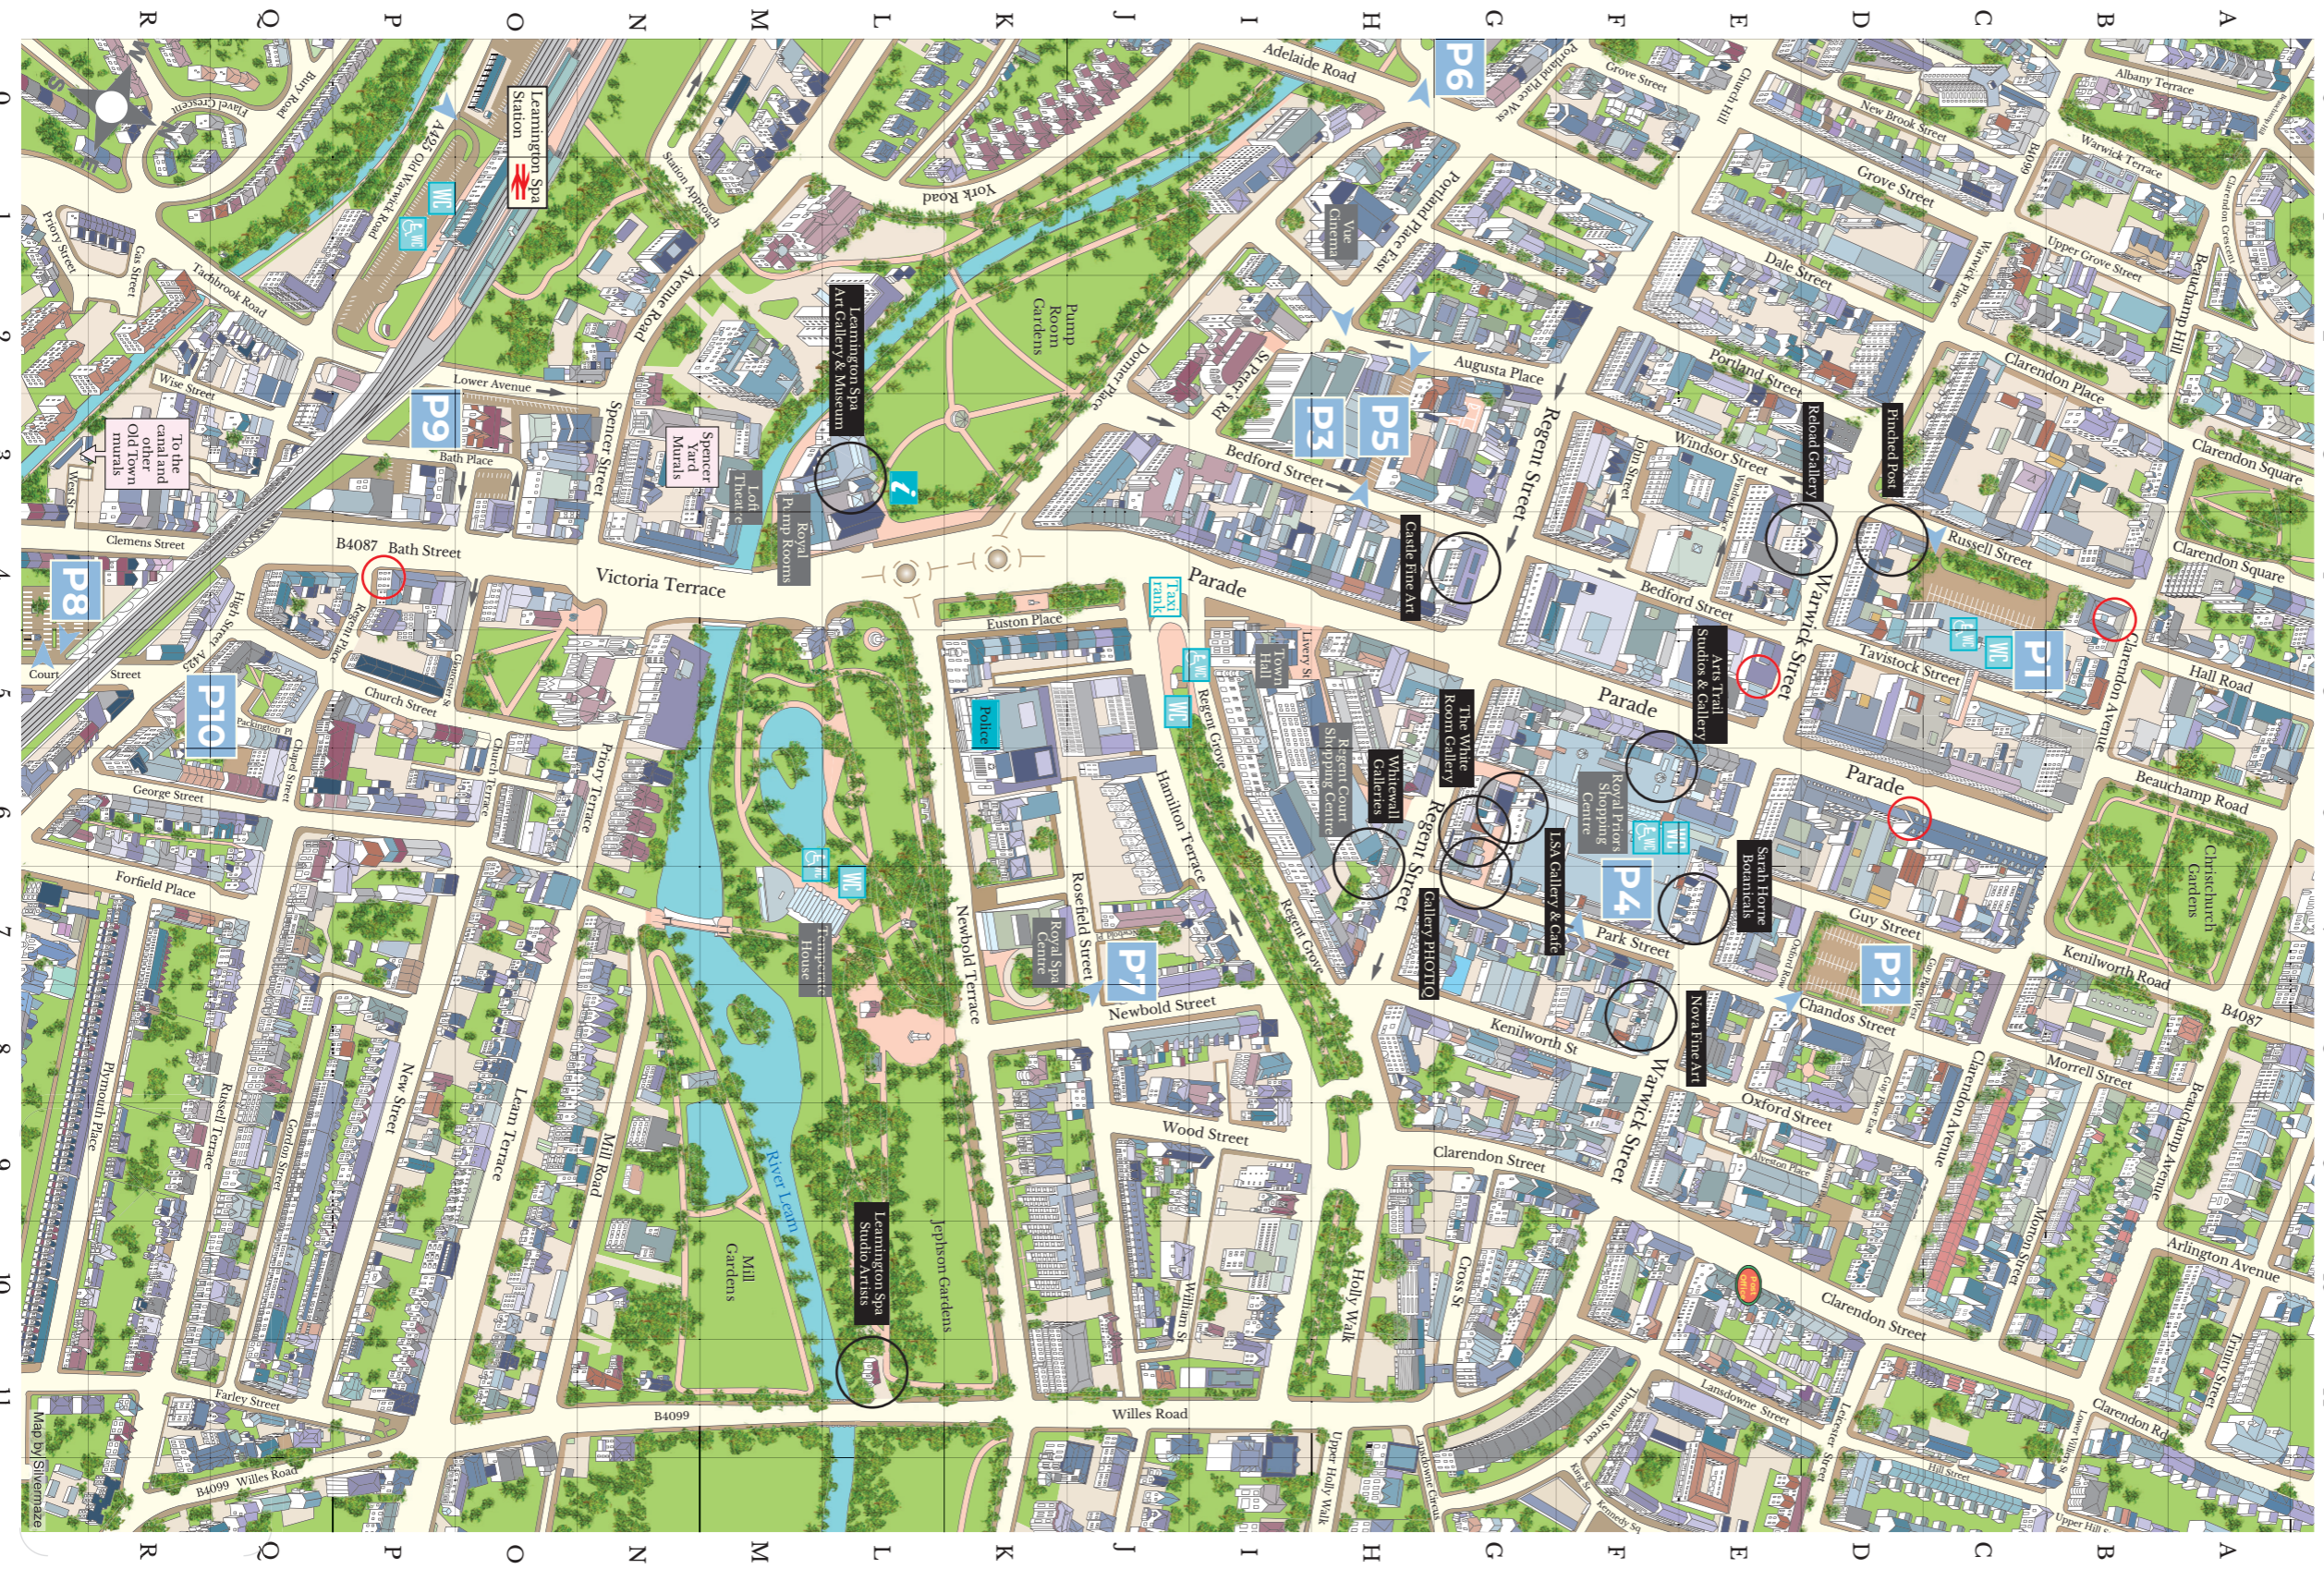

Royal Leamington Spa Town Centre

For a small town, we are blessed with a lot of places to find art.

Leamington town centre boasts twelve galleries, specialising in everything from photography and decorative arts, to street-inspired, contemporary works.

With affordable art from 'the next big thing' or investment pieces by famous names, there's something for all tastes and budgets.

Though it's OK just to look too. The art is there for everyone and you are invited to go and enjoy it.

Leamington's thriving art scene is also enhanced by annual events, such as *Art in the Park* and *Warwickshire Open Studios*, permanent and temporary exhibitions of national and international significance at *Leamington Art Gallery & Museum* and out on the streets and canal paths.

Find out where it is all happening on this map and check out www.royal-leamington-spa.co.uk or follow us on social media to stay up to date with everything that's going on.

This guide has been produced by BID Leamington with funding from the businesses featured within. All information correct at the time of going to press.

Map by Silvermaze Ltd
© BID Leamington Ltd 2022
www.bidleamington.com