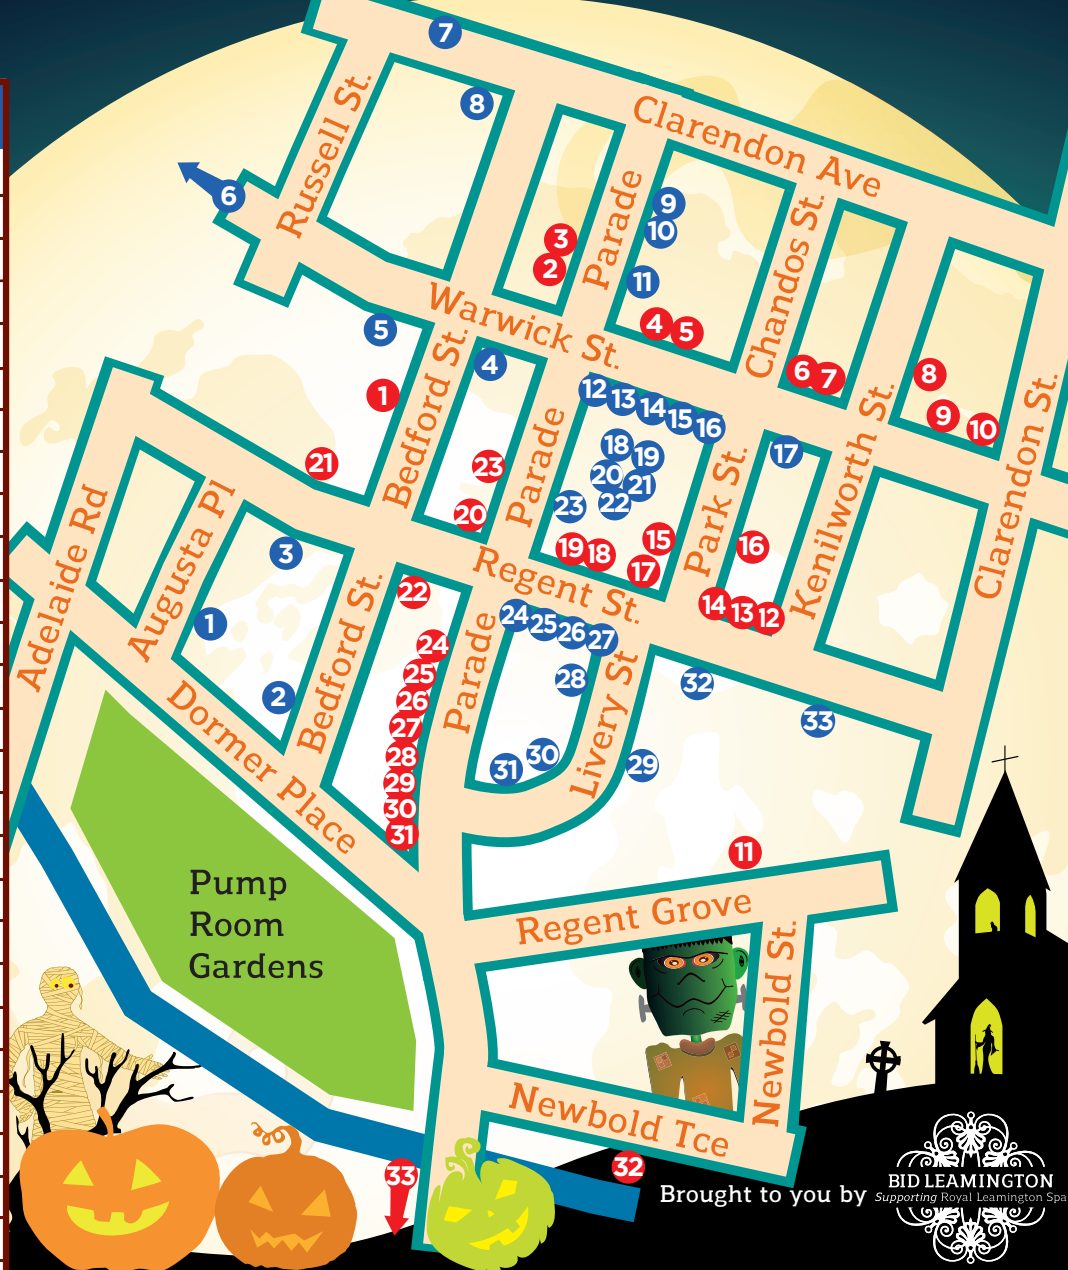

Leamington's Pumpkin Path

22nd-31st October

Over £1000 worth
of prizes to be won!

Find little pumpkins orange and round
In shop windows all around town
Gather the clues that lead to the place
where chairs and sofas fill up the space
Take the stairs at the back of the shop
to post your answers in the scary post box
Guarded by the monster oh so scary
Oh look, he is all green and hairy!

Route 1	CLUES
1 Hart	
2 Escape Room Adventures	
3 Kayal	
4 Esquires	
5 Therapy & Fitness	
6 Caking and Baking	
7 Boston Tea Party	
8 The Canine Pantry	
9 Coventry Building Soc	
10 Cinda's Kitchen	
11 Robert Dyas	
12 Hotal Chocolat	
13 Braid Barbers	
14 Sarah Horne Flowers	
15 Carrick Travel	
16 Grounded Kitchen	
17 Aubrey Allen	
18 New Look	
19 Tech House	
20 Gifted	
21 Arts Trail	
22 Craft Works	
23 Joules	
24 Crew	
25 L'Occitane	
26 JoJo Maman Bébé	
27 Cotswold Trading	
28 Pinks & Blu's	
29 Middletons	
30 Nando's	
31 Rosie's Tea Room	
32 Whitewall	
33 Cenu Cacao	

Route 2	CLUES
1 Lee Longlands	
2 Tiger	
3 Paperchase	
4 Coffee #1	
5 Basement Browns	
6 COOK	
7 Fat Birds Café	
8 The Bridal House	
9 The Treatment Rooms	
10 Whartons	
11 The Cakery	
12 The Royal Pug	
13 The Dice Box	
14 Farrington & Forbes	
15 Bistrot Pierre	
16 Venture Studio	
17 Decanter	
18 Seasalt	
19 Giggling Squid	
20 Savi's Bakery	
21 Oxfam Books & Music	
22 Bravissimo	
23 Jones Bootmaker	
24 Ryman	
25 Trespass	
26 The Benjamin Satchwell	
27 Cats Protection	
28 Gallones	
29 Bill's Restaurant	
30 Bar + Block	
31 Ember Home	
32 The Aviary Café	
33 Enchanted	

Gather all the clues on either trail to discover where to find the 'Scary Post Box'. Collect clues from any 10 shops to enter the prize draw. Collect ALL the clues to enter the Grand Prize Draw to win £200 of treats for the family. (ALL clues will be found on shop windows). Competition ends 5pm 31 October.